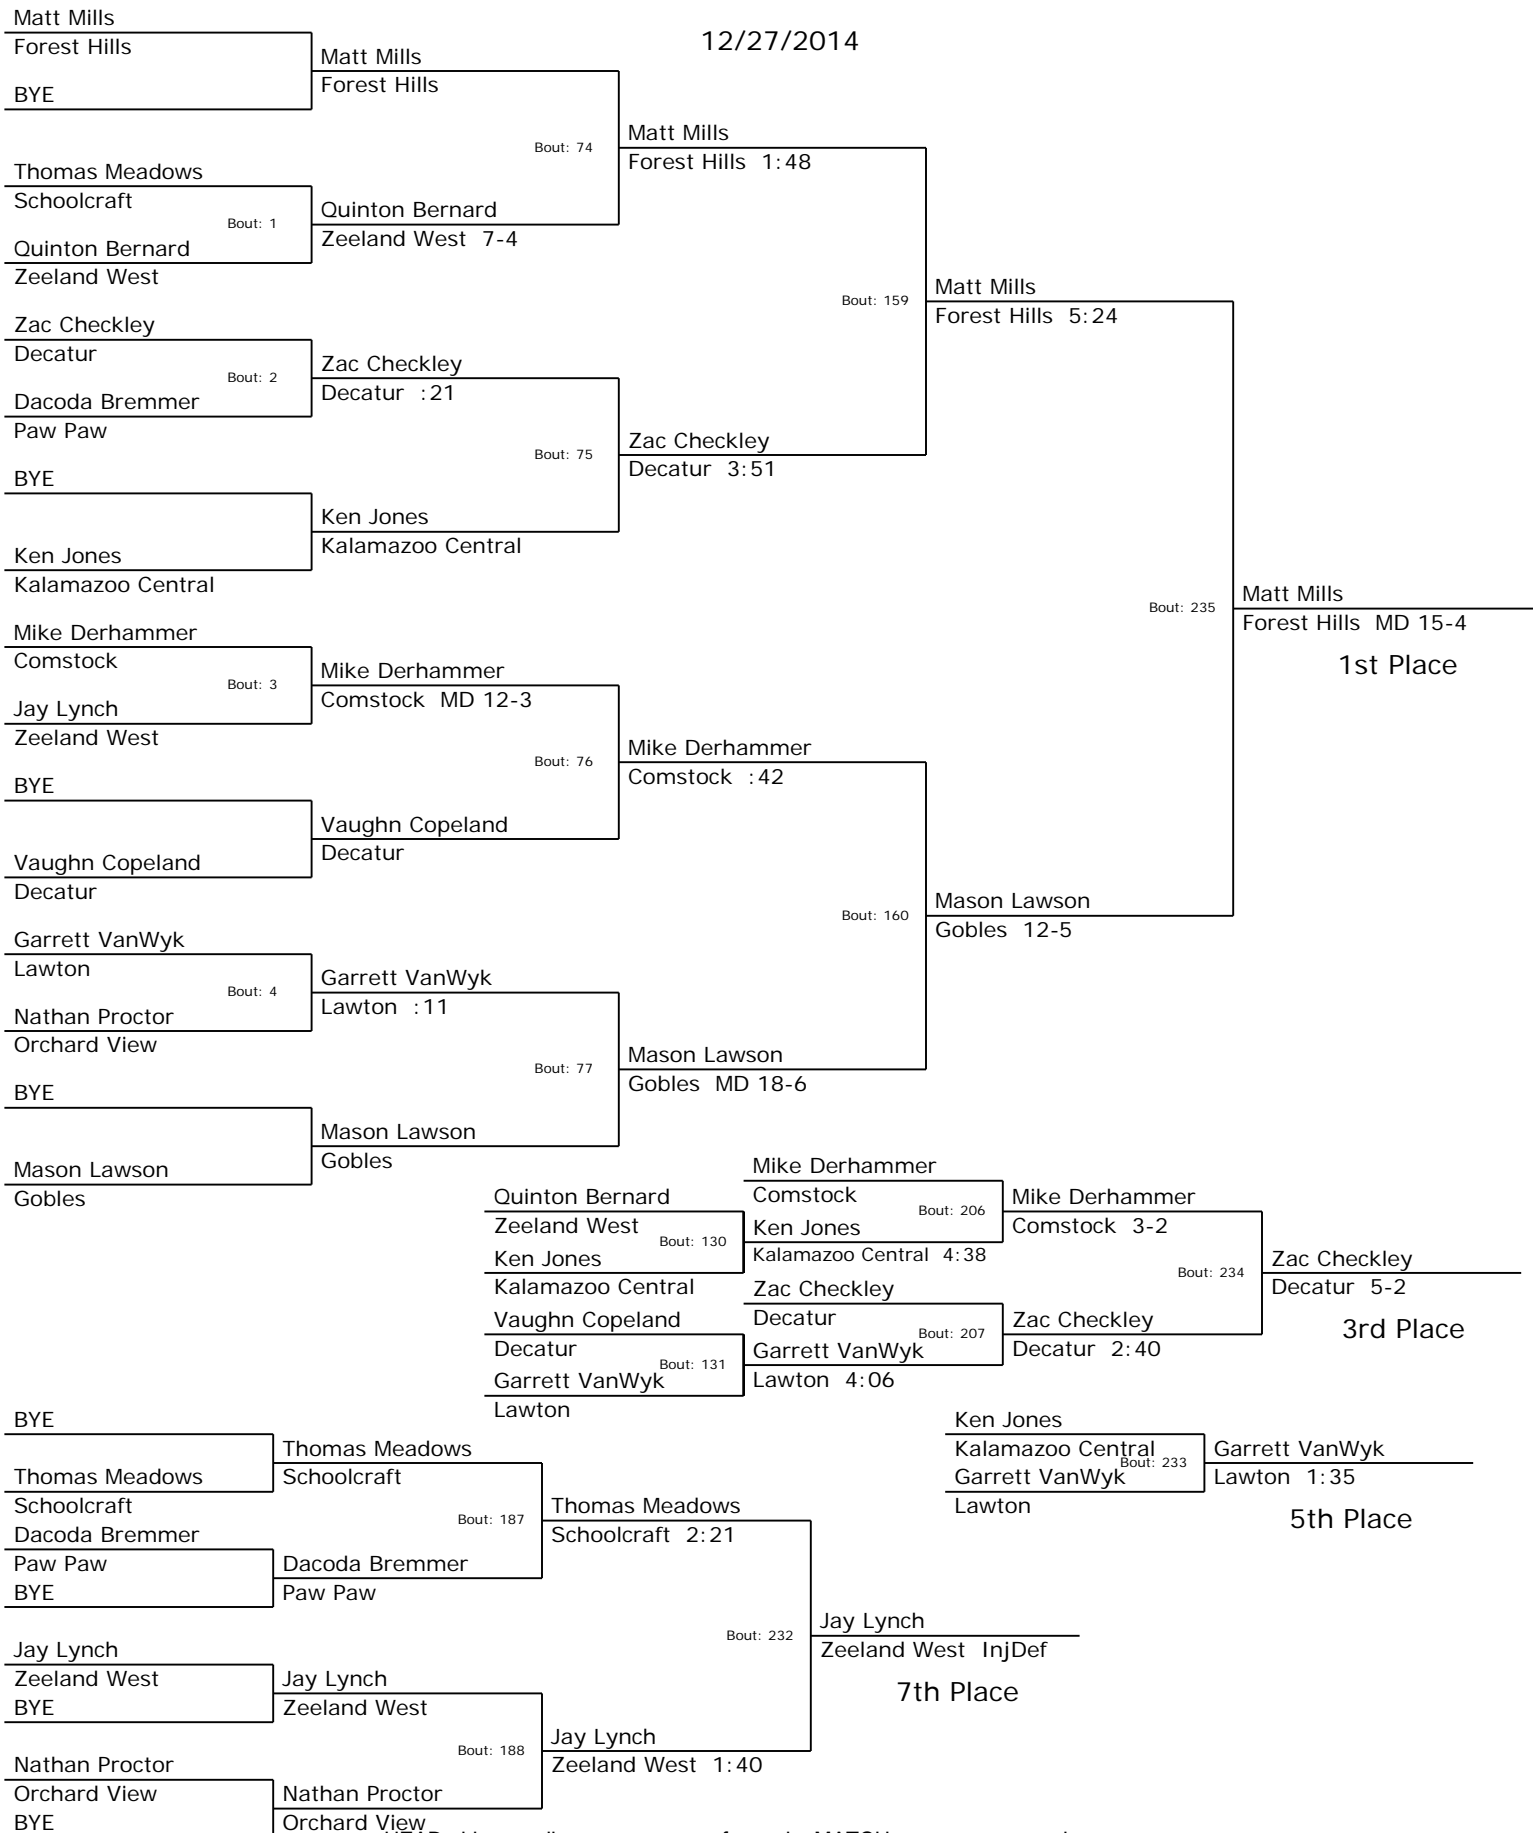

2014 Horseshoe Classic Weight: 160