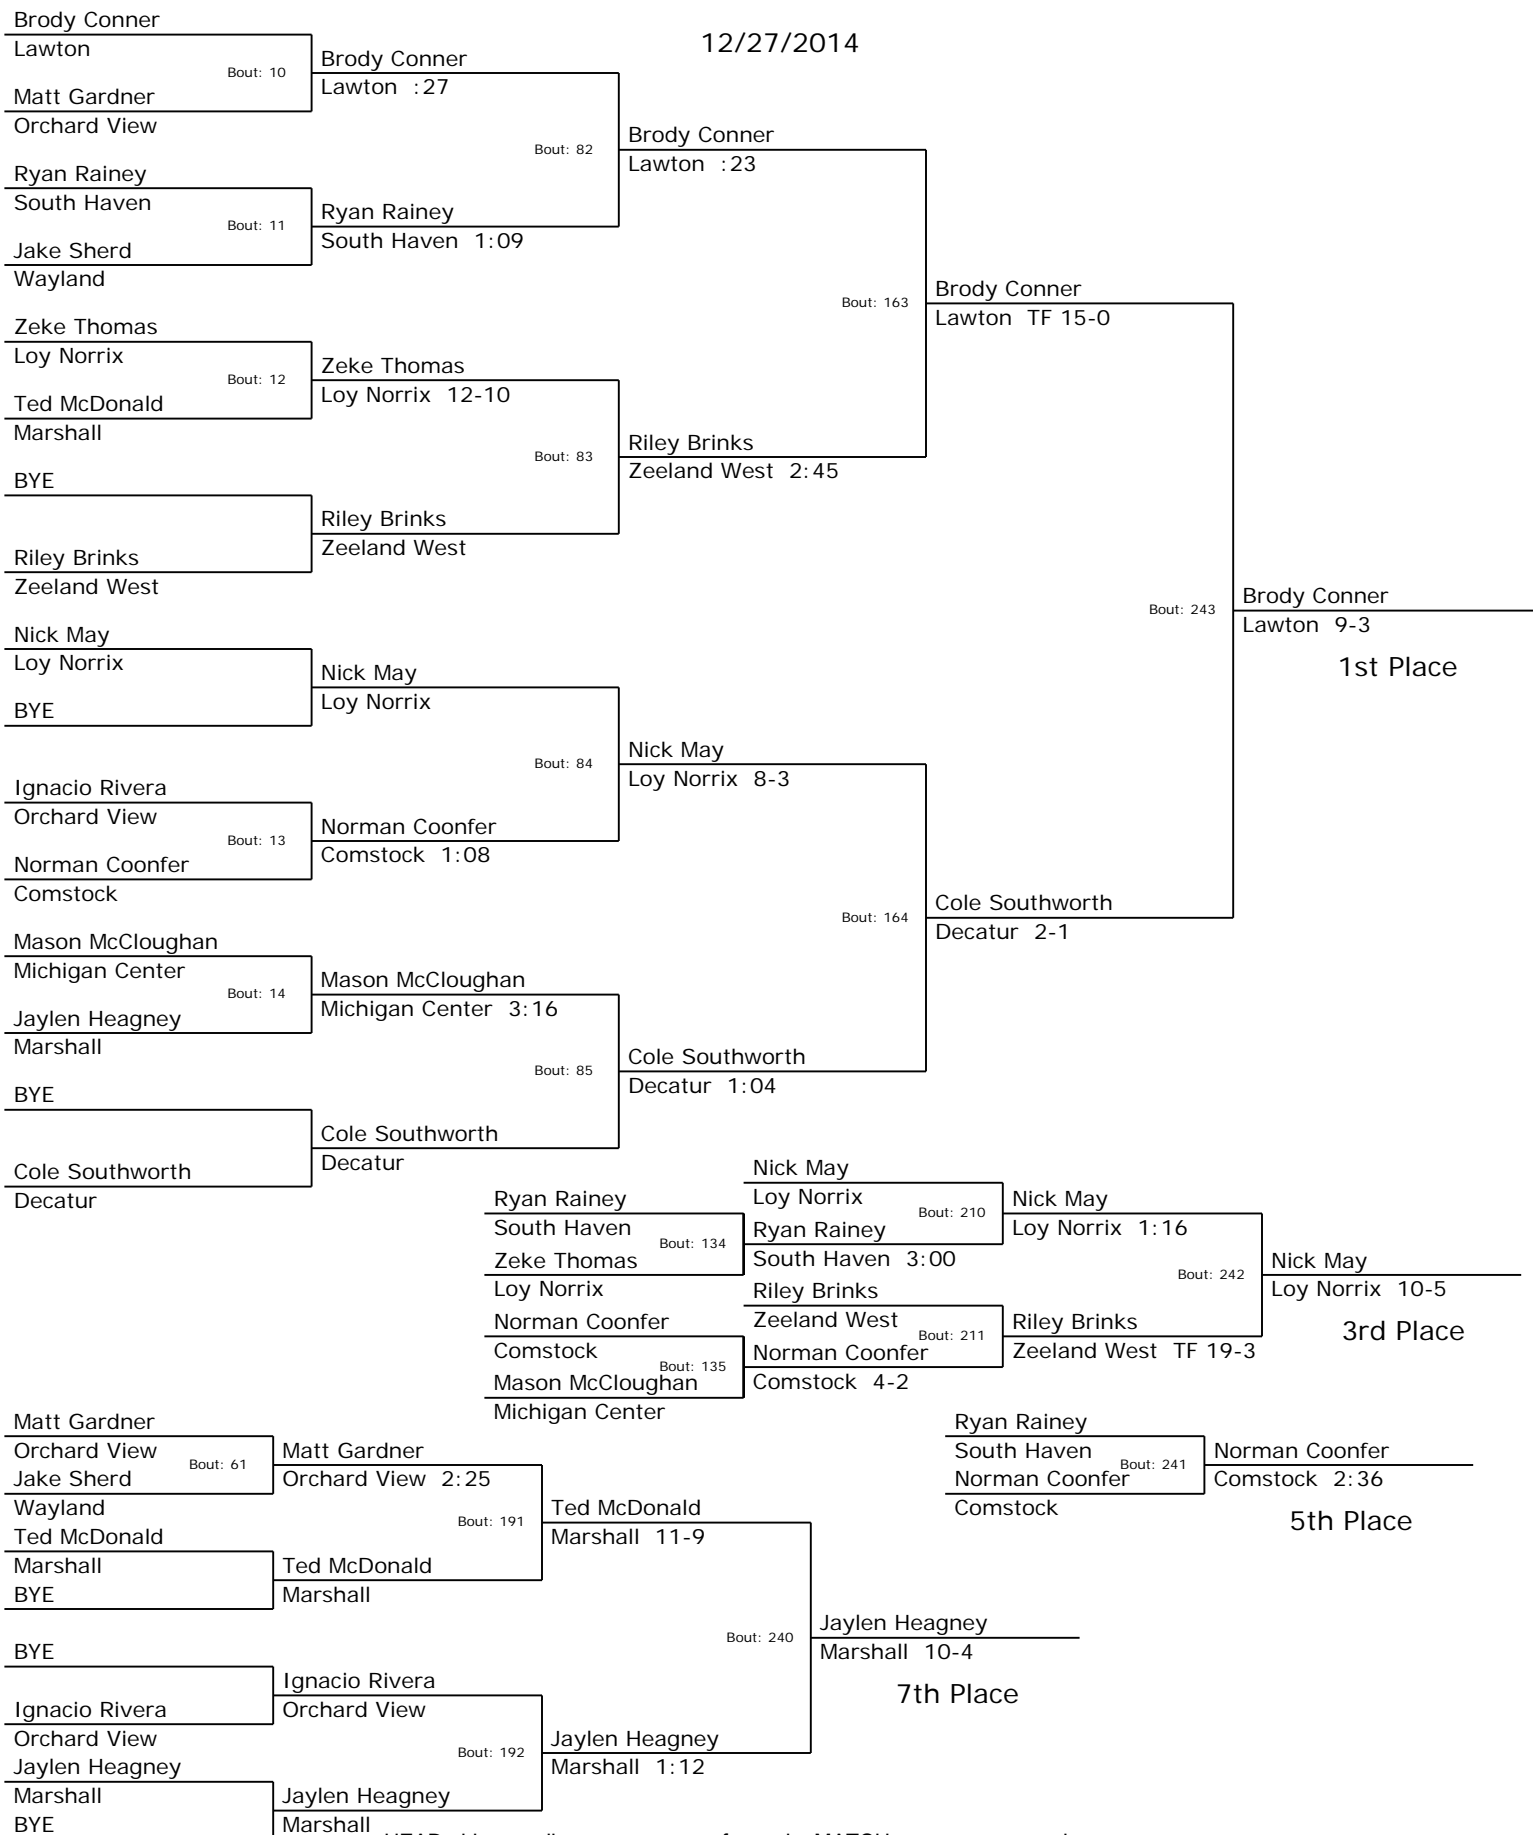

2014 Horseshoe Classic Weight: 189

12/27/2014