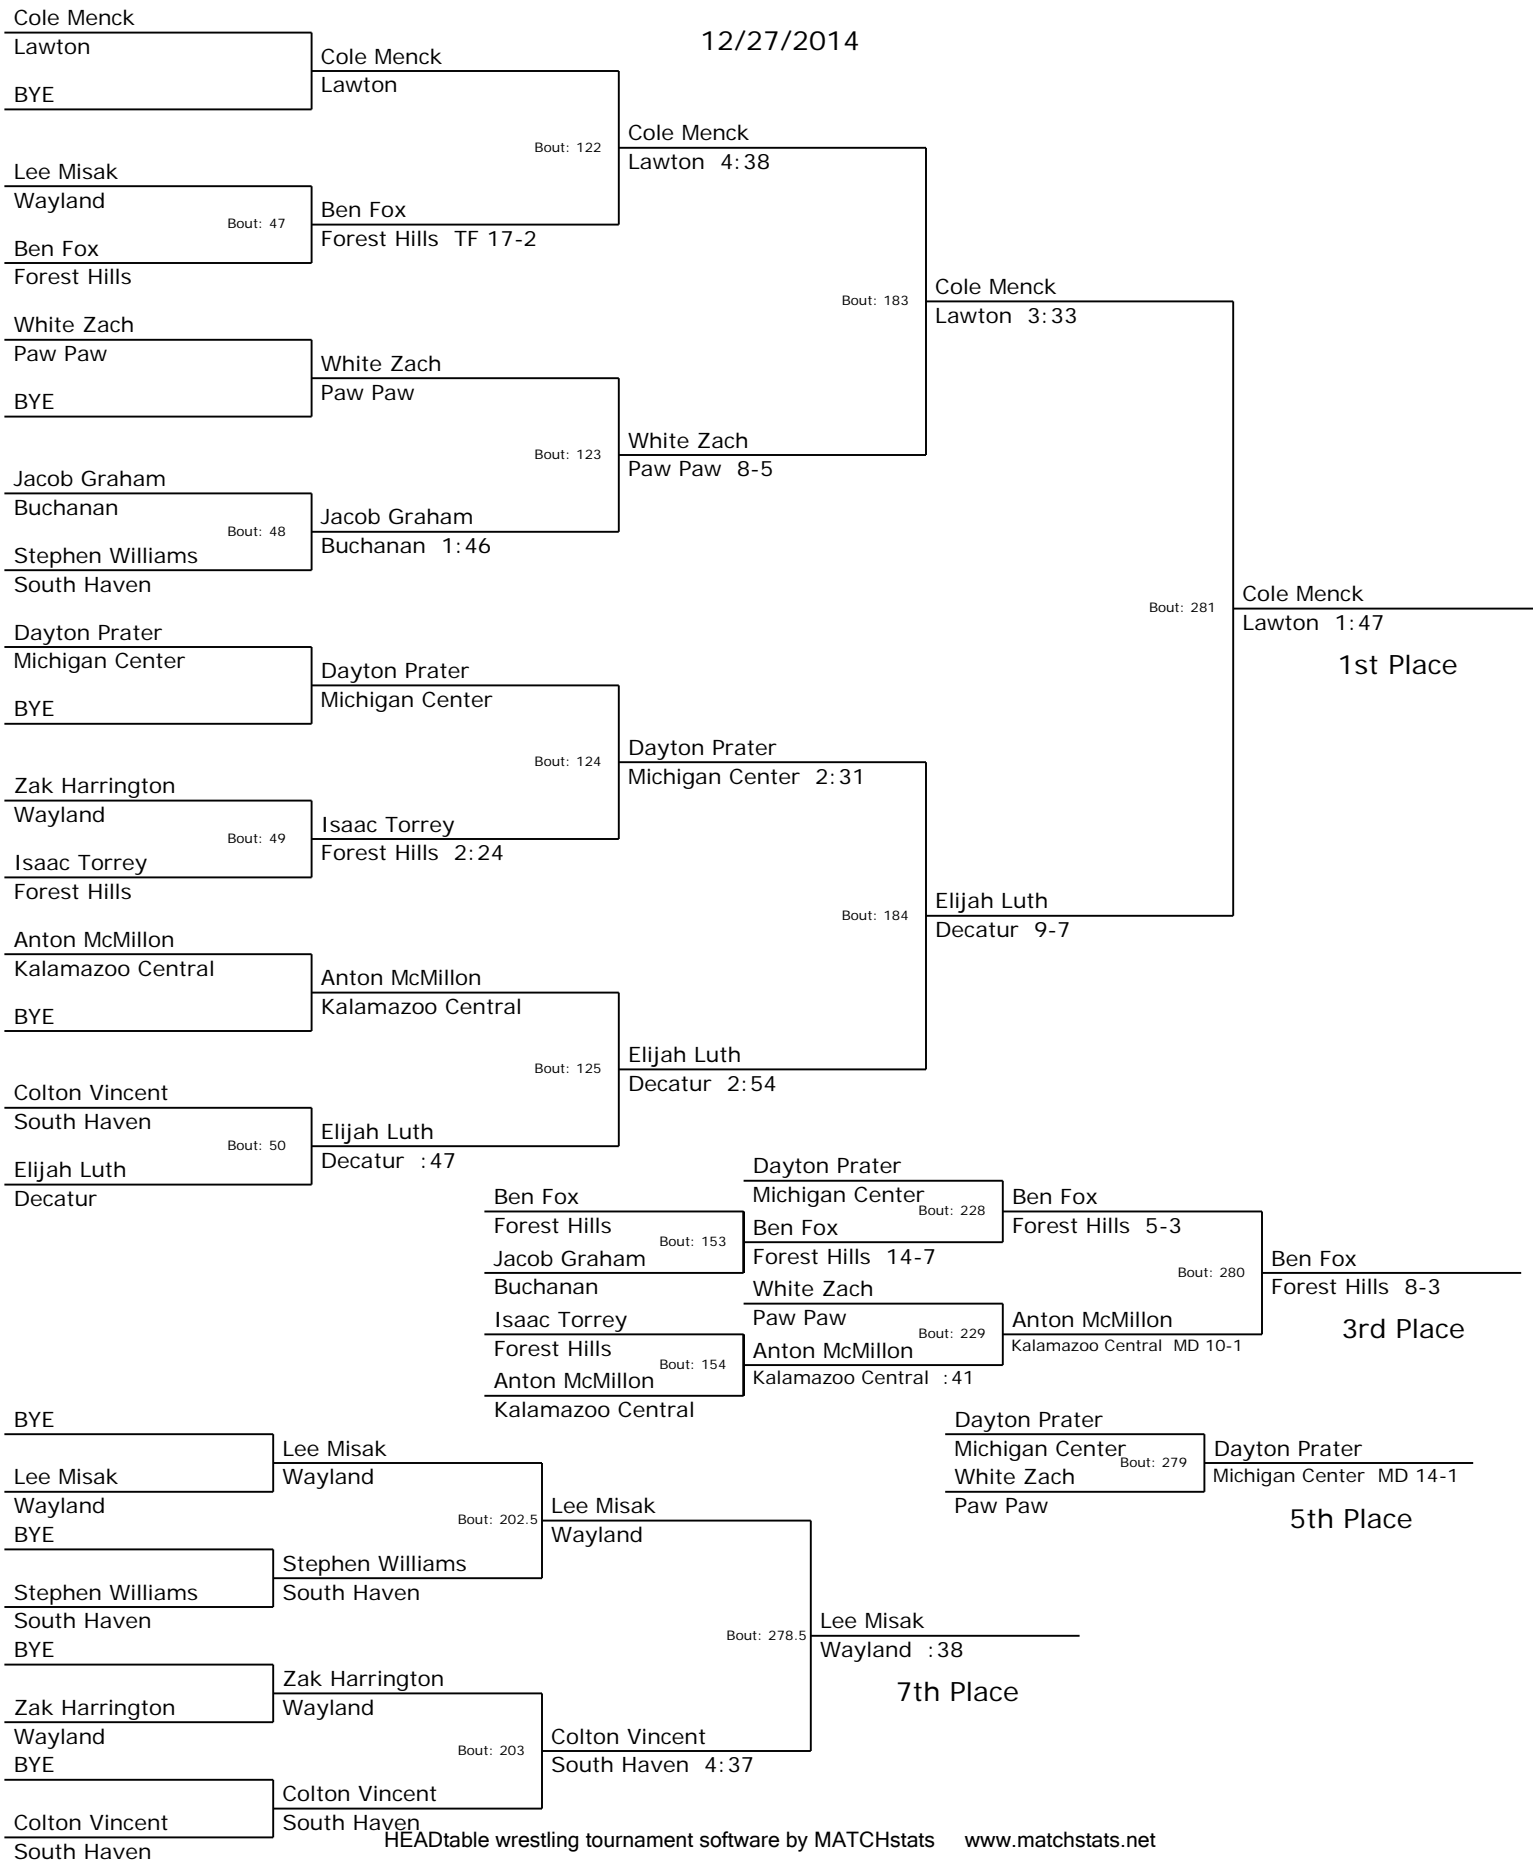

2014 Horseshoe Classic Weight: 145

12/27/2014