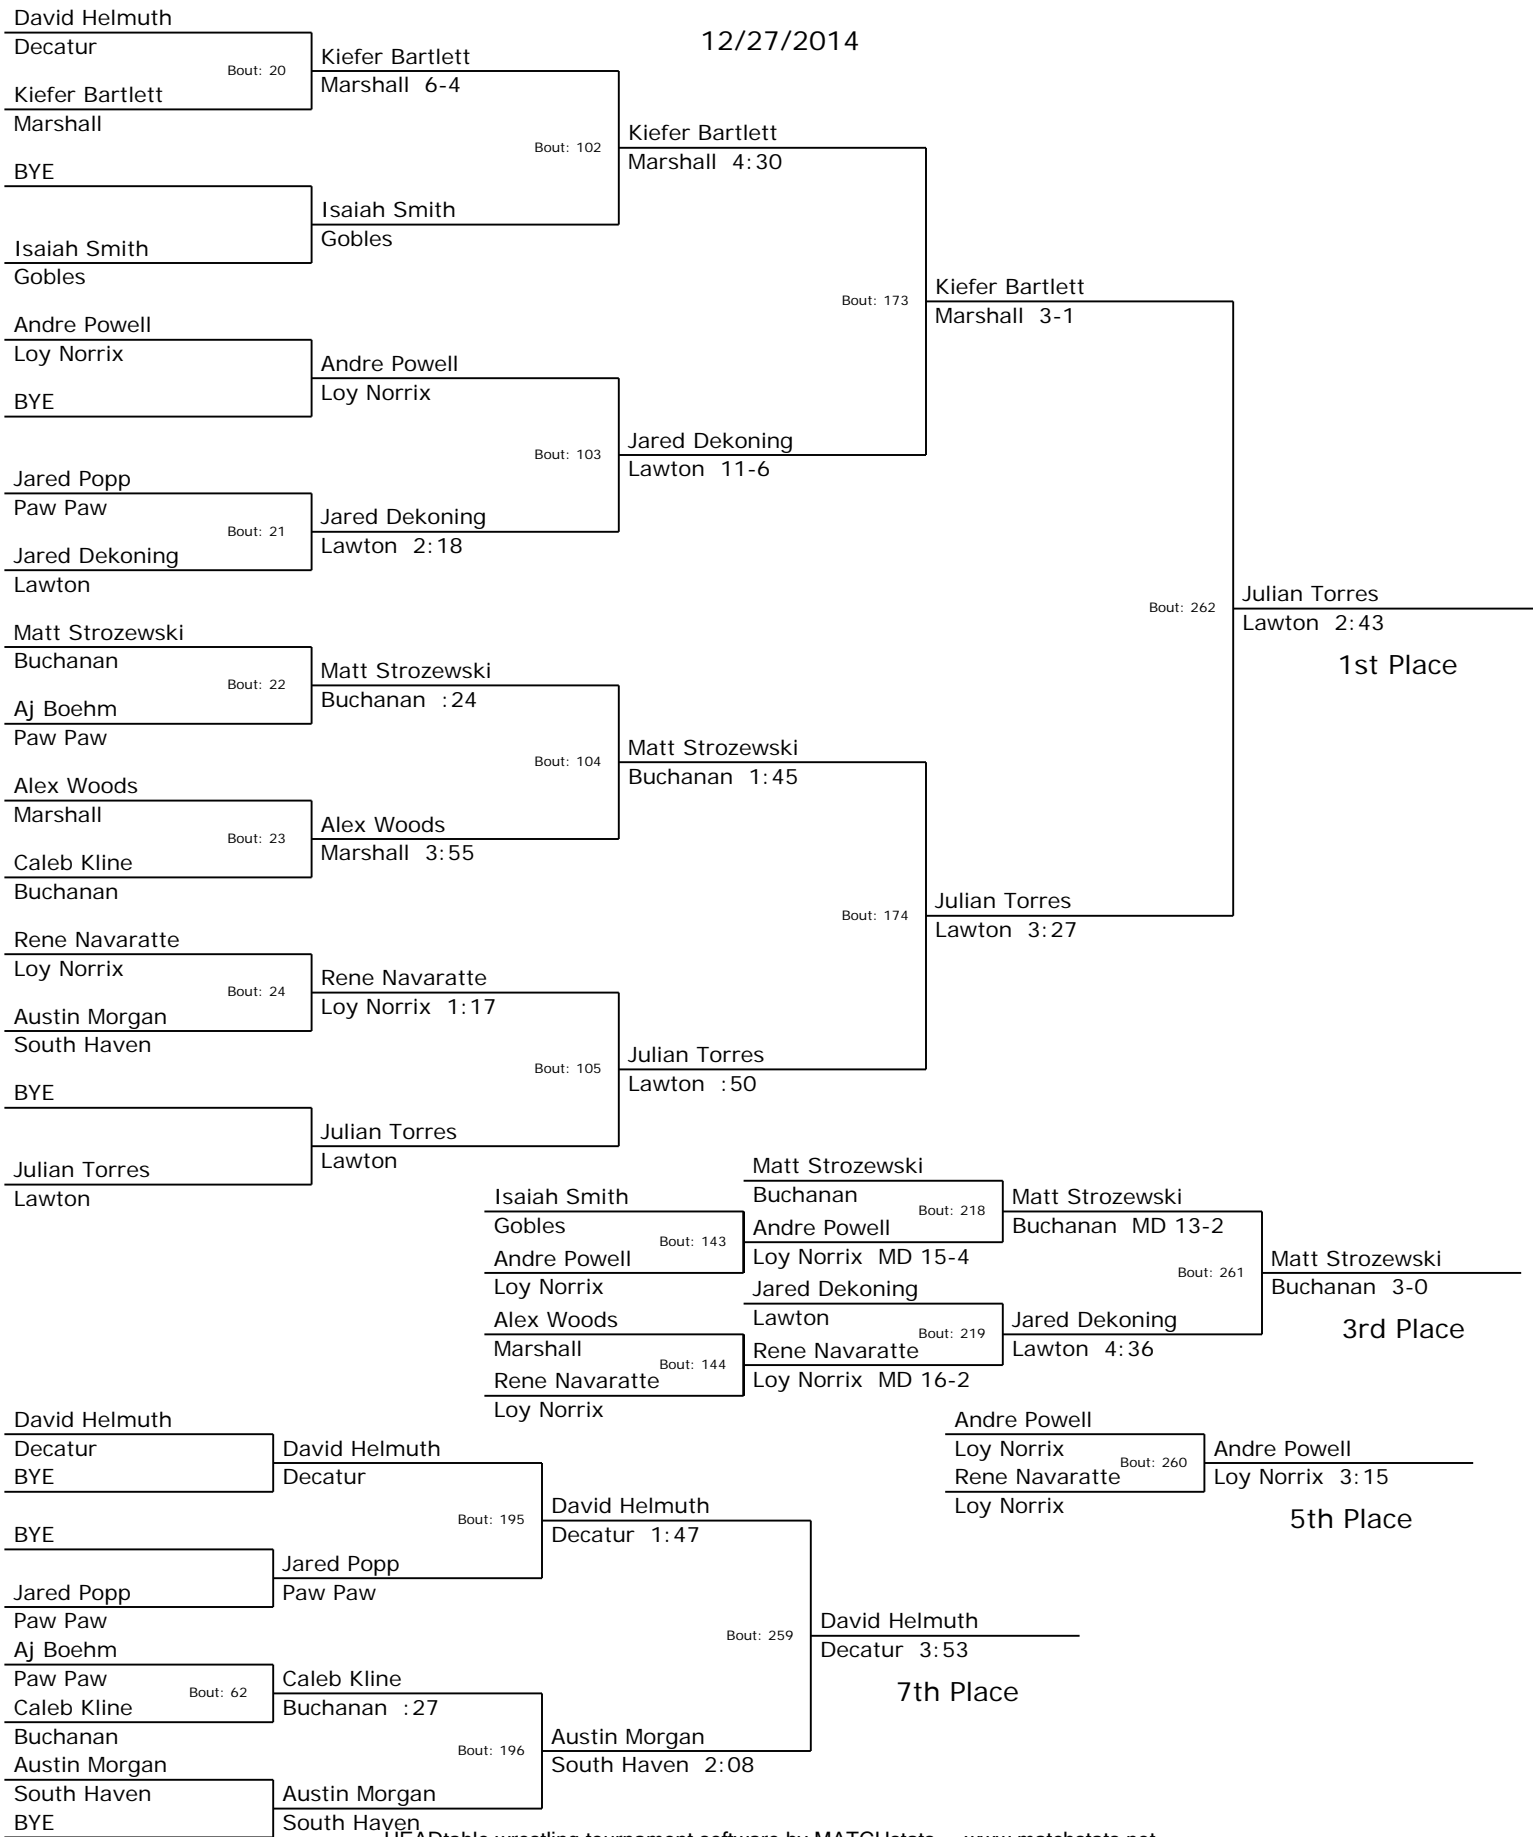

2014 Horseshoe Classic Weight: 119

12/27/2014