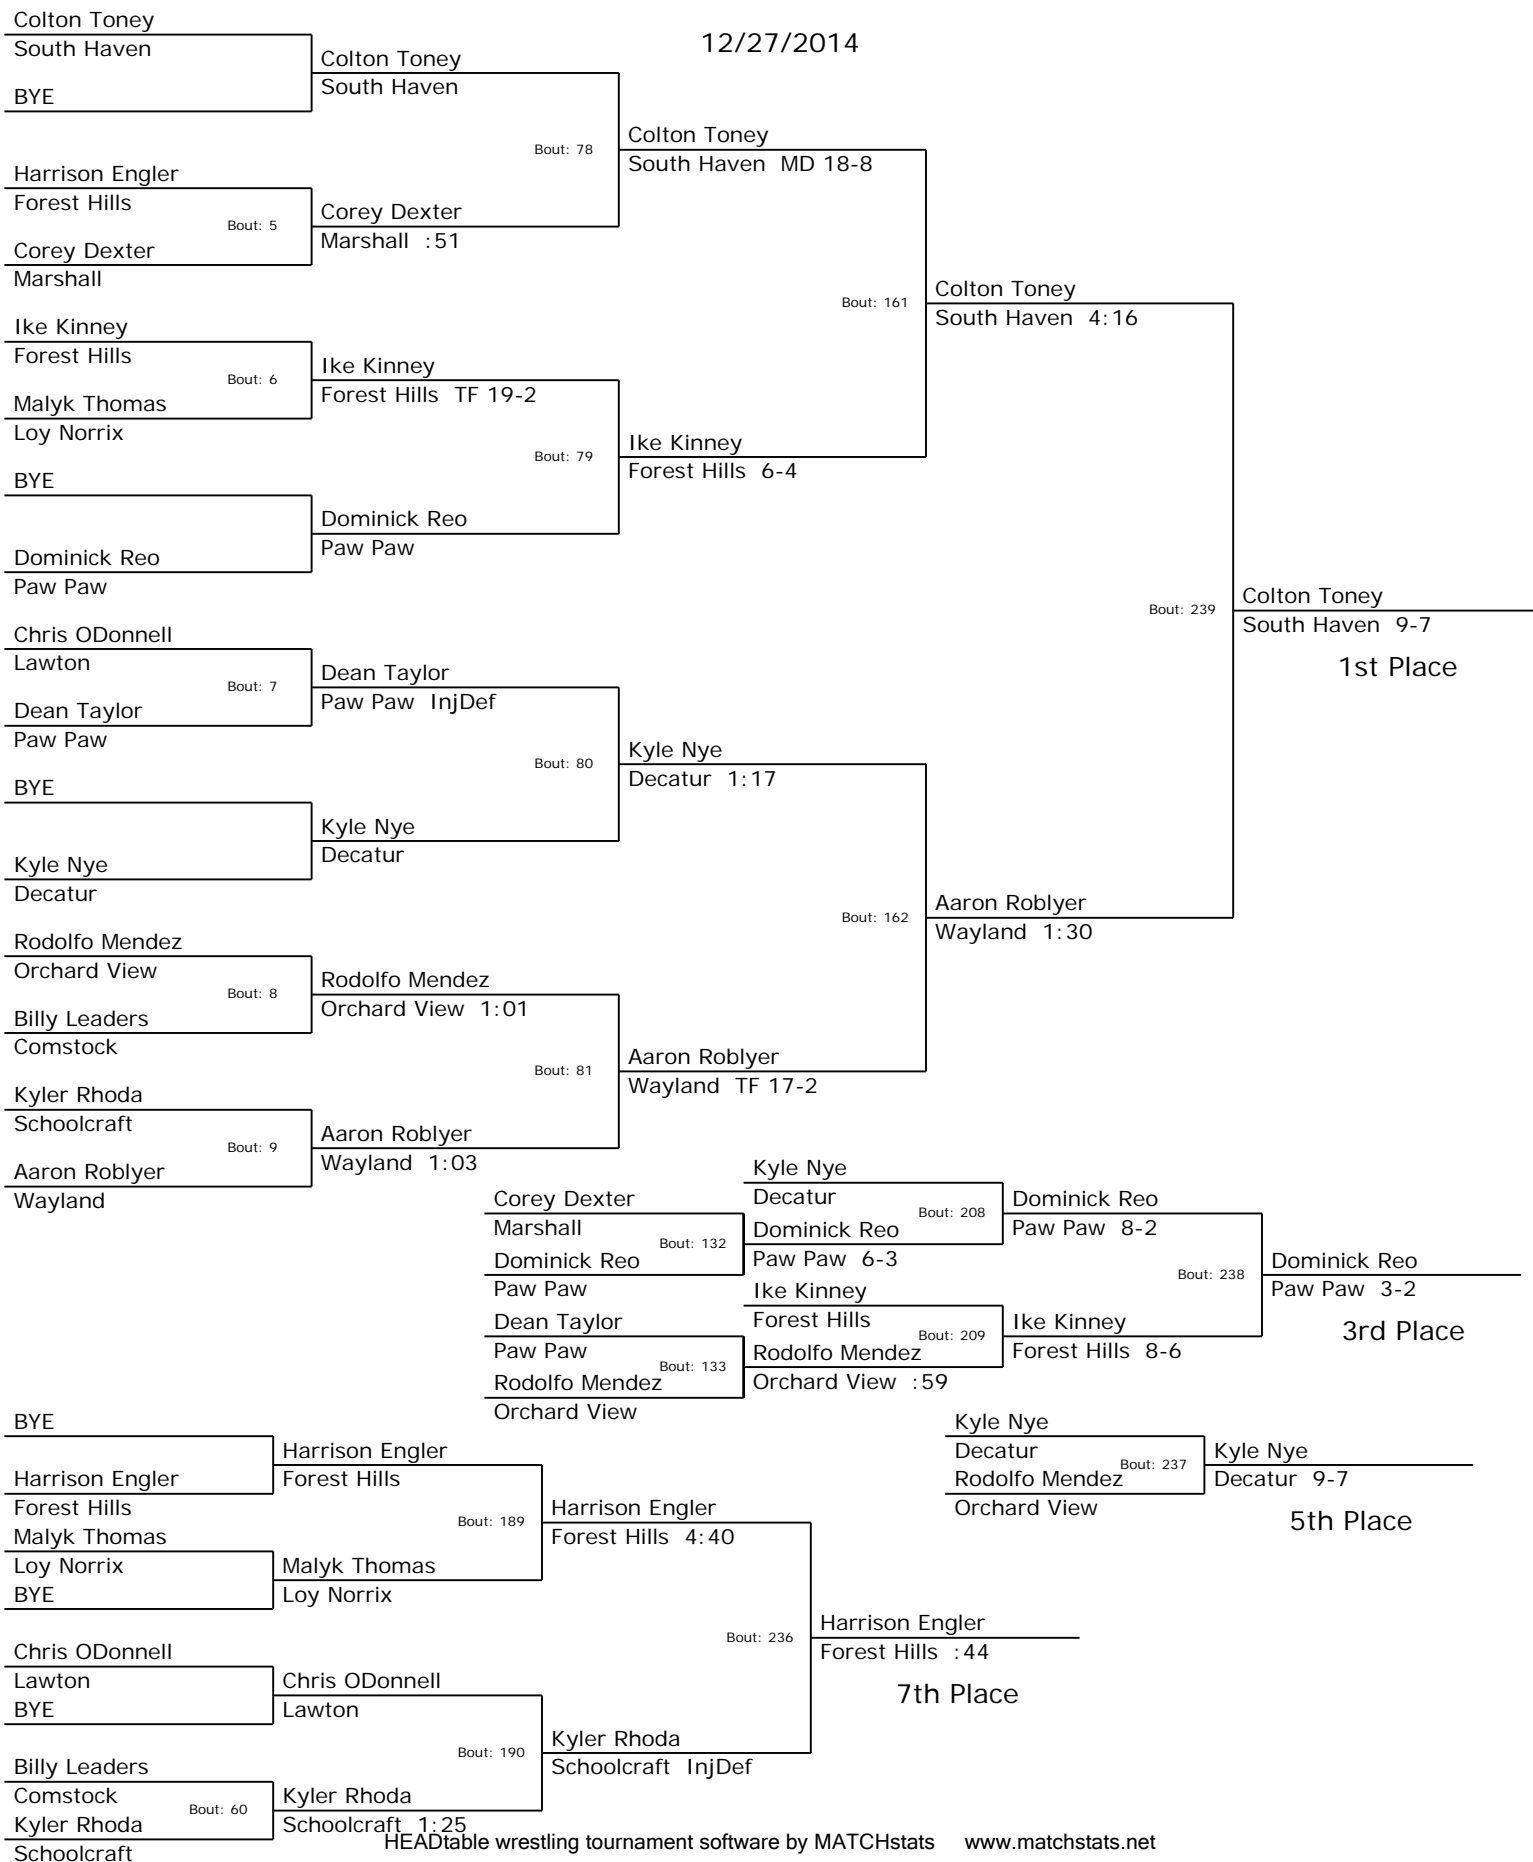

2014 Horseshoe Classic Weight: 171

12/27/2014