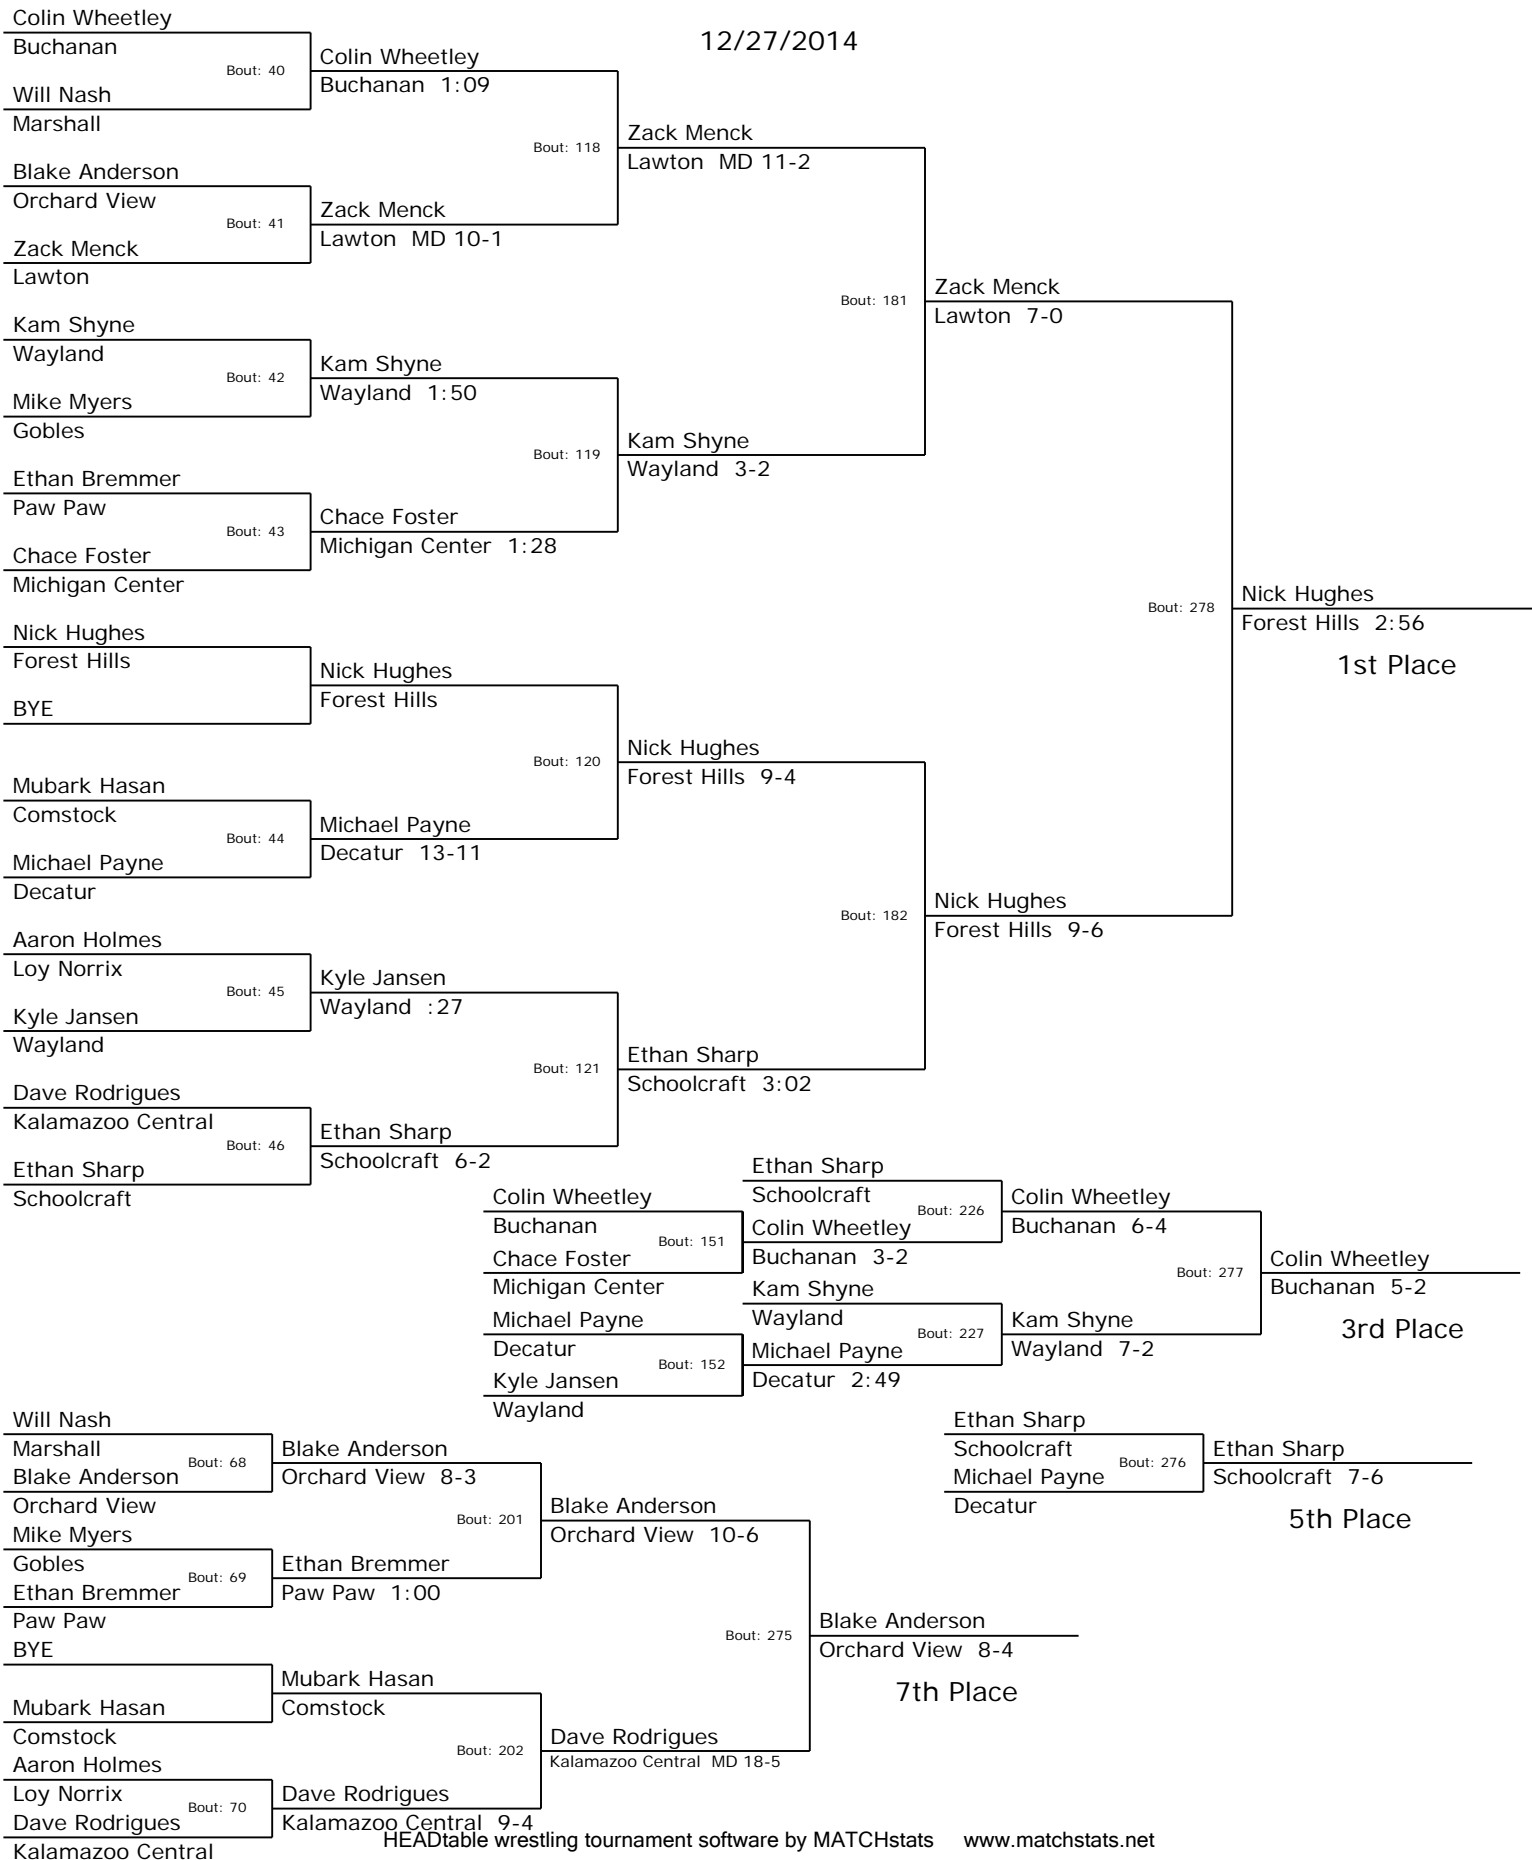

2014 Horseshoe Classic Weight: 140

12/27/2014