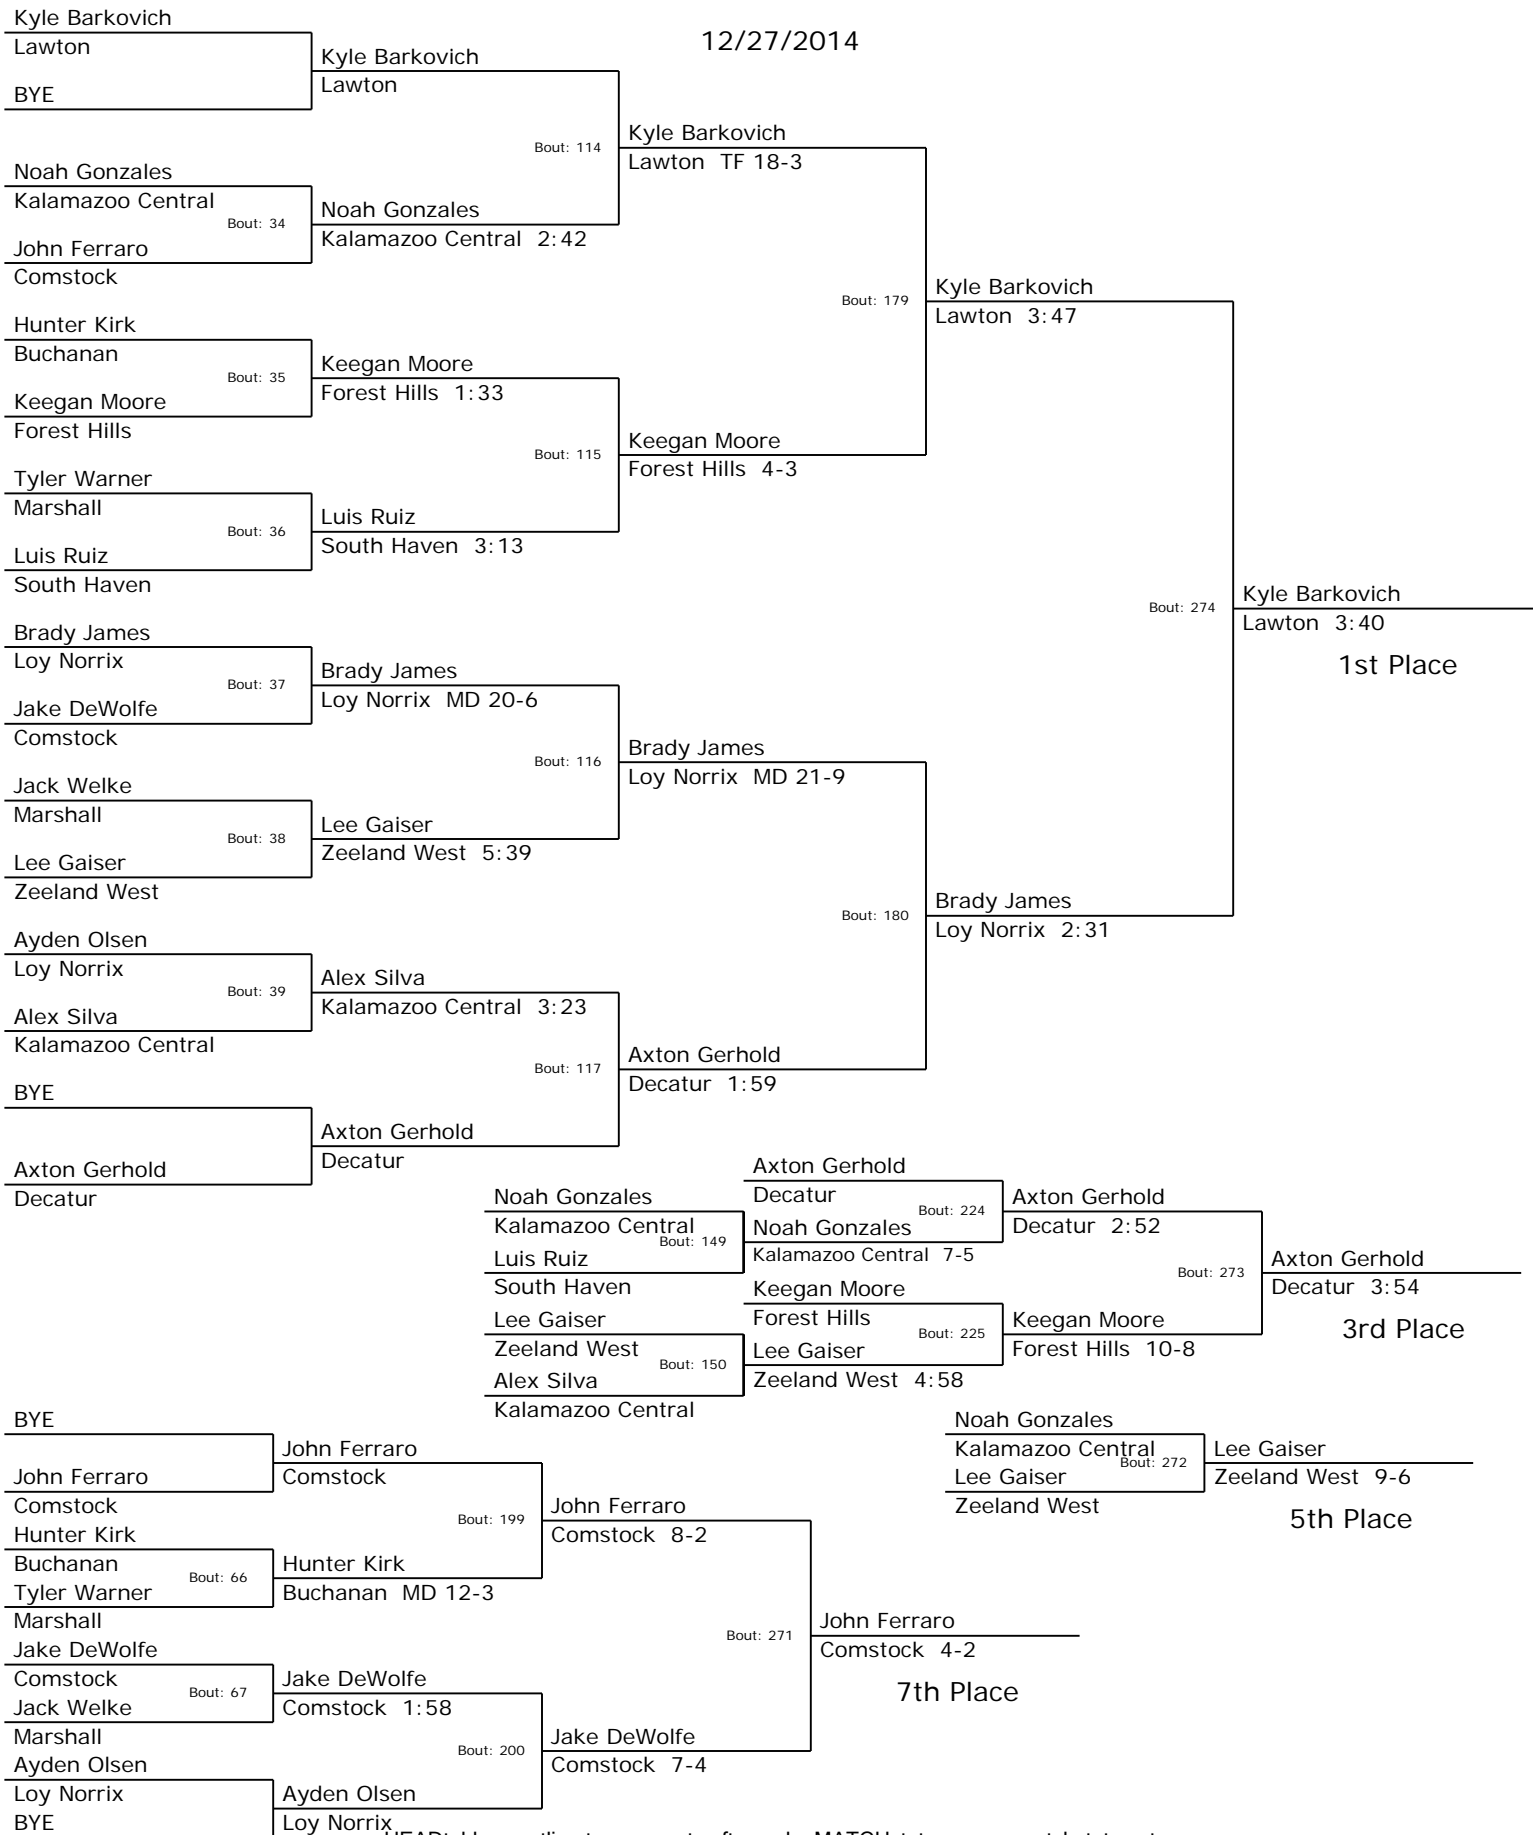

2014 Horseshoe Classic Weight: 135

12/27/2014