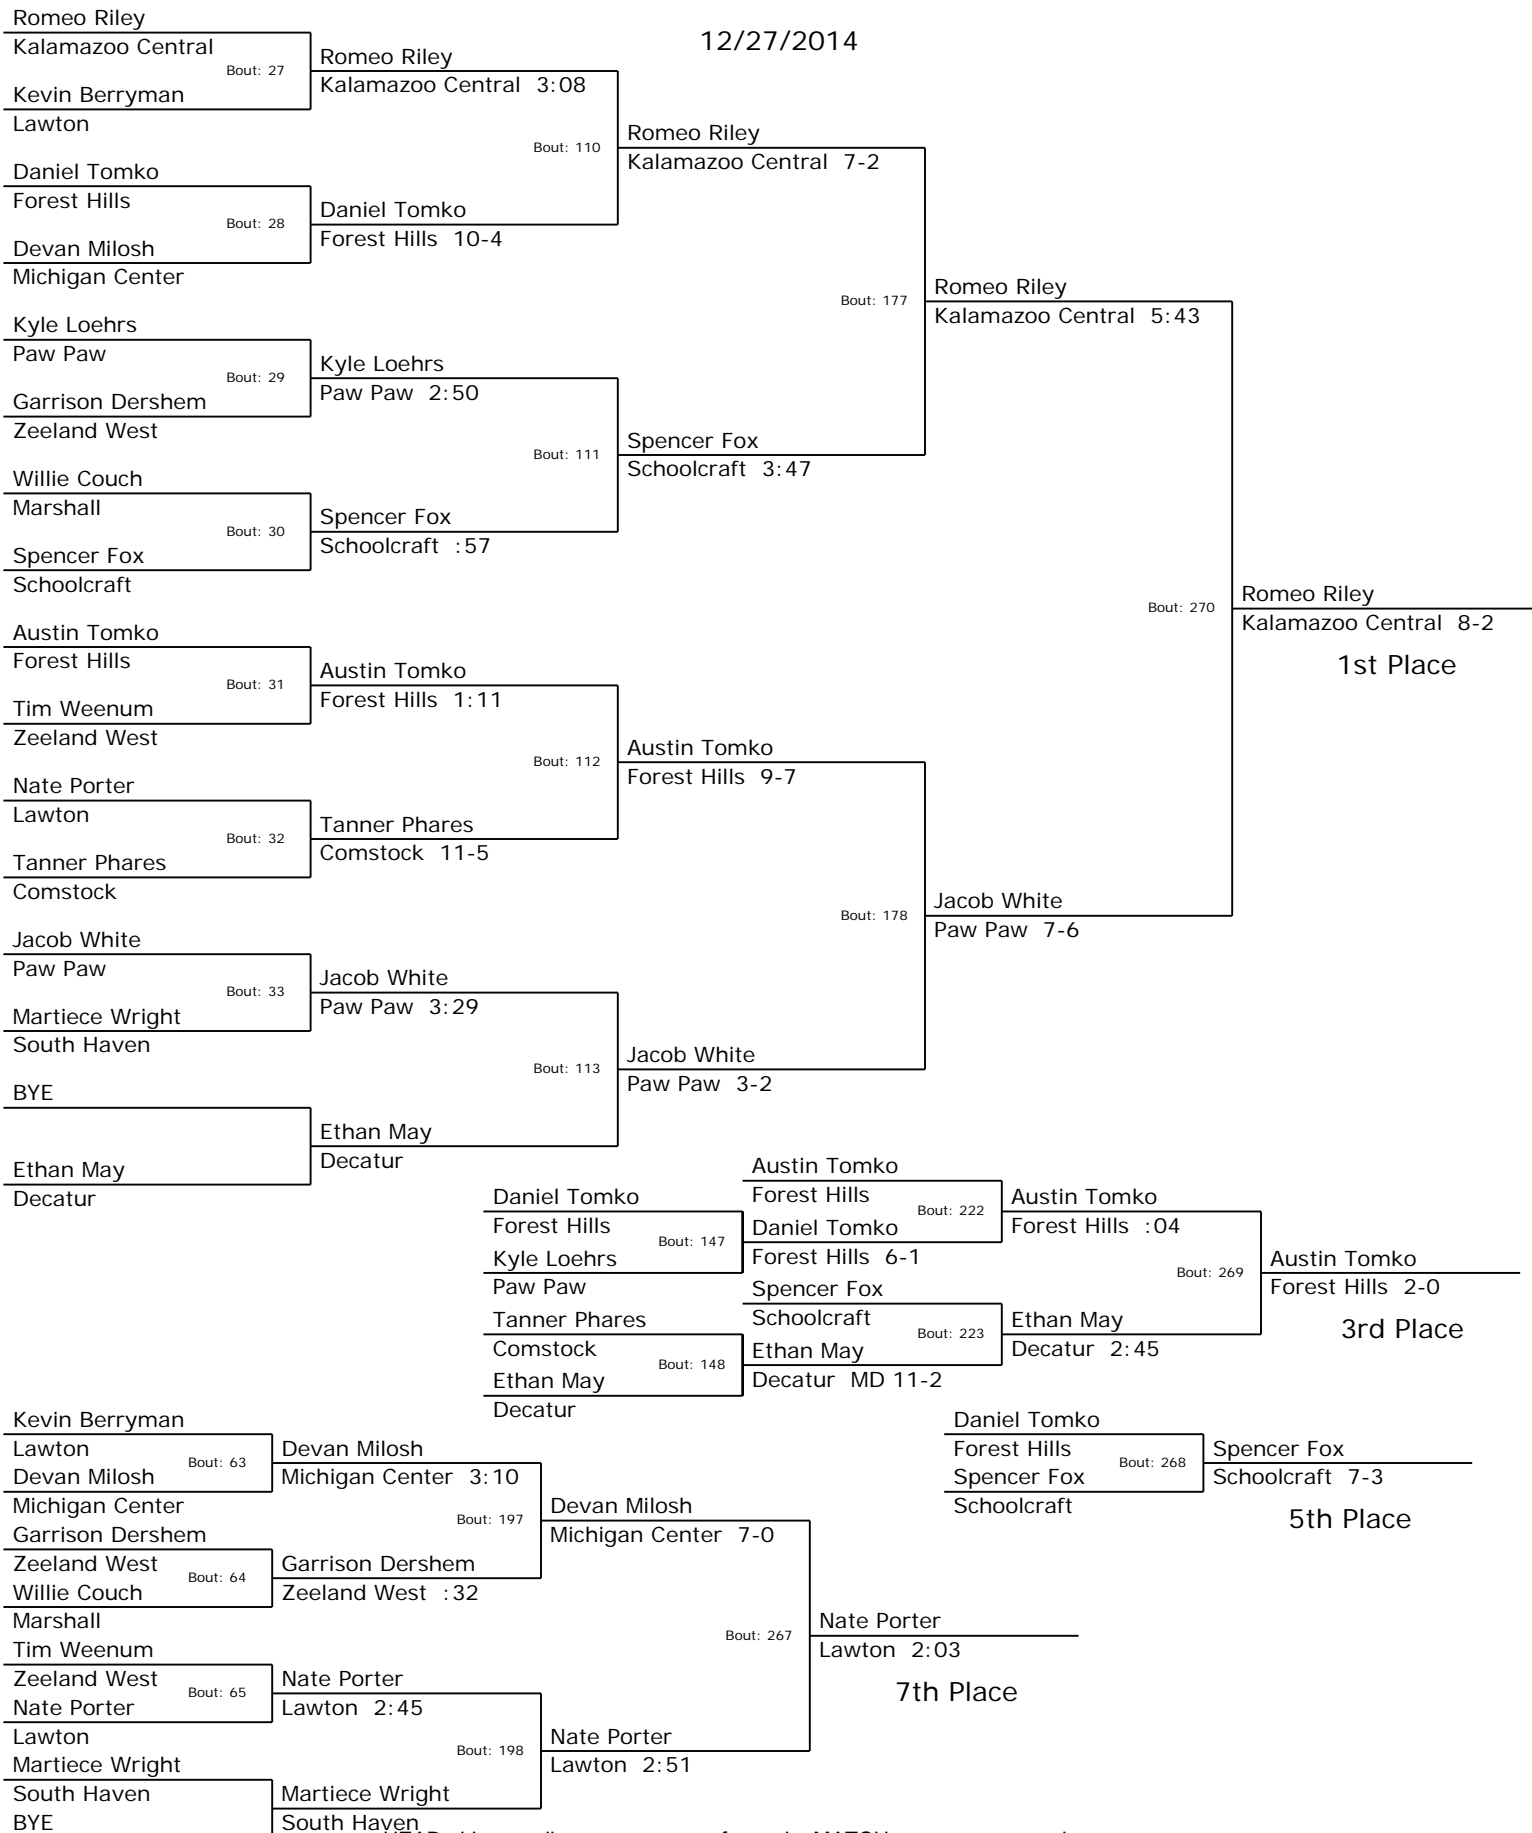

2014 Horseshoe Classic Weight: 130

12/27/2014