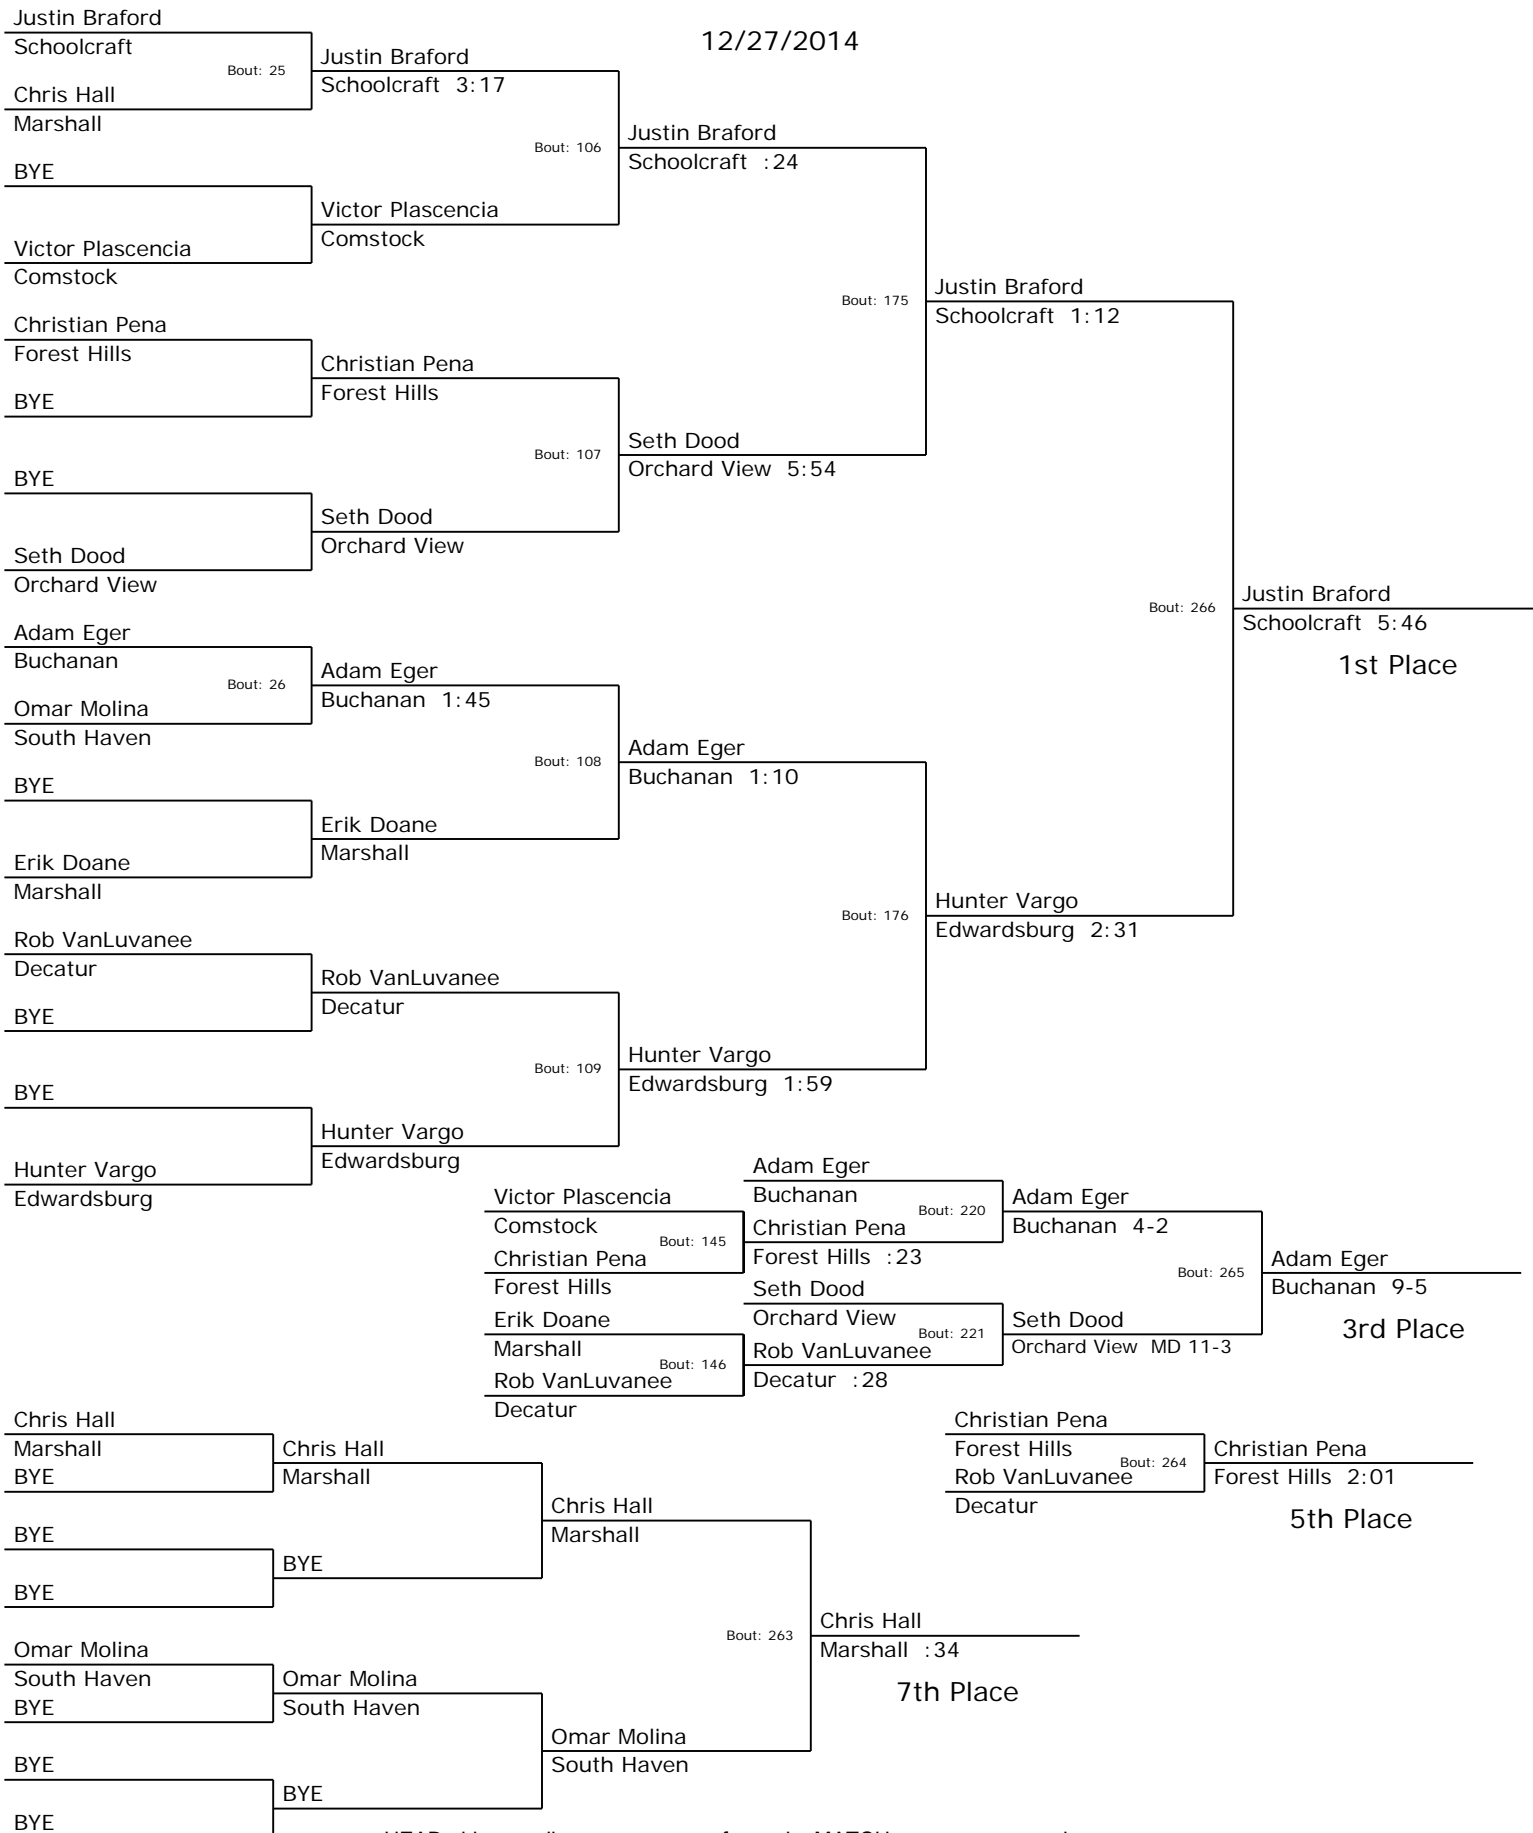

2014 Horseshoe Classic Weight: 125

12/27/2014